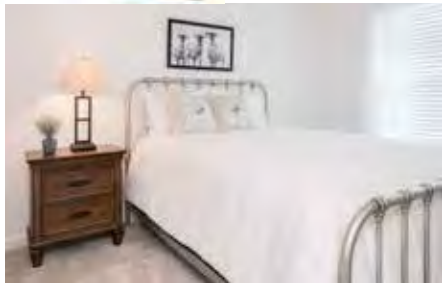

SWEET TEA COTTAGE

Inspired by country living. Styled with rustic finishes, distressed woods, beautiful fabrics and warm cozy colors.