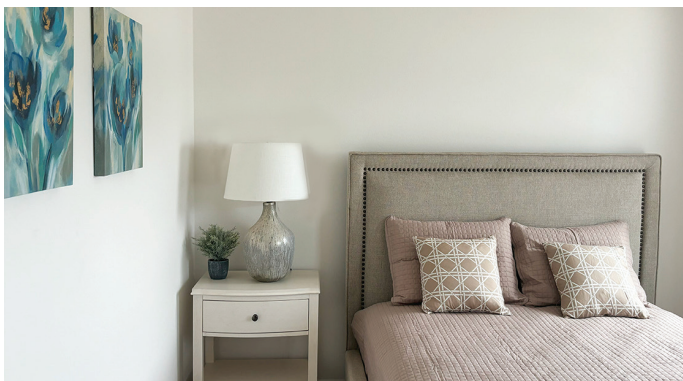

CHARLOTTE TRANSITIONAL

Inspired by a casual no-frills vibe. Styled with cool colors and clean lines.